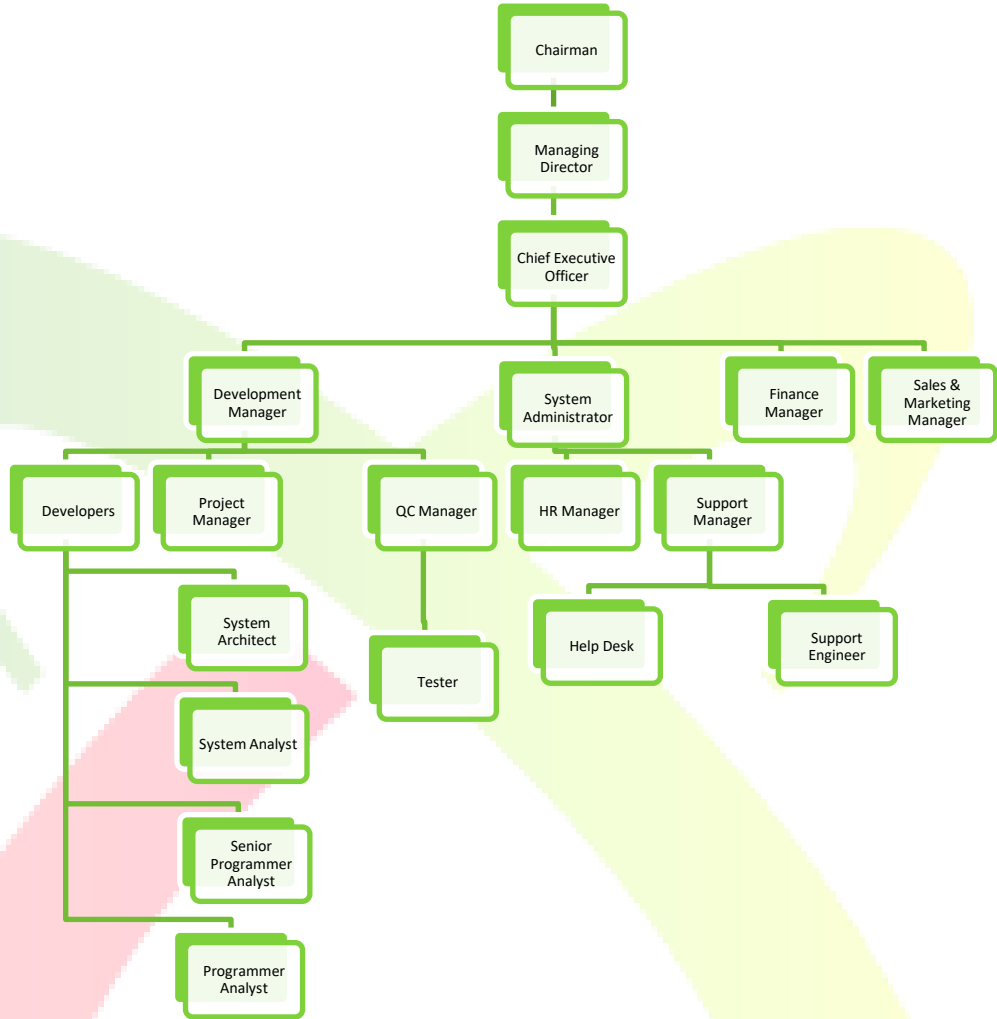

2. Managerial Hierarchy