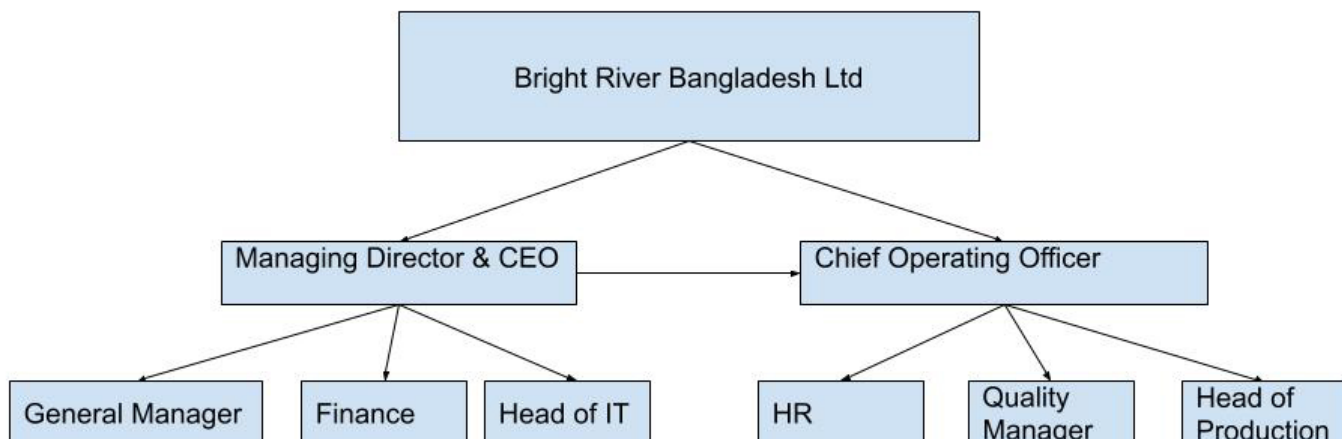

- **Business concept**

- Bright River Bangladesh Ltd serves as the production house for International graphic design Company Bright River B.V
- **Services: Generally we Provide the following Services:**
  - Image Editing
  - Graphic Design
  - Web Design & Development
  - Video Editing

- **Operational Management structure**